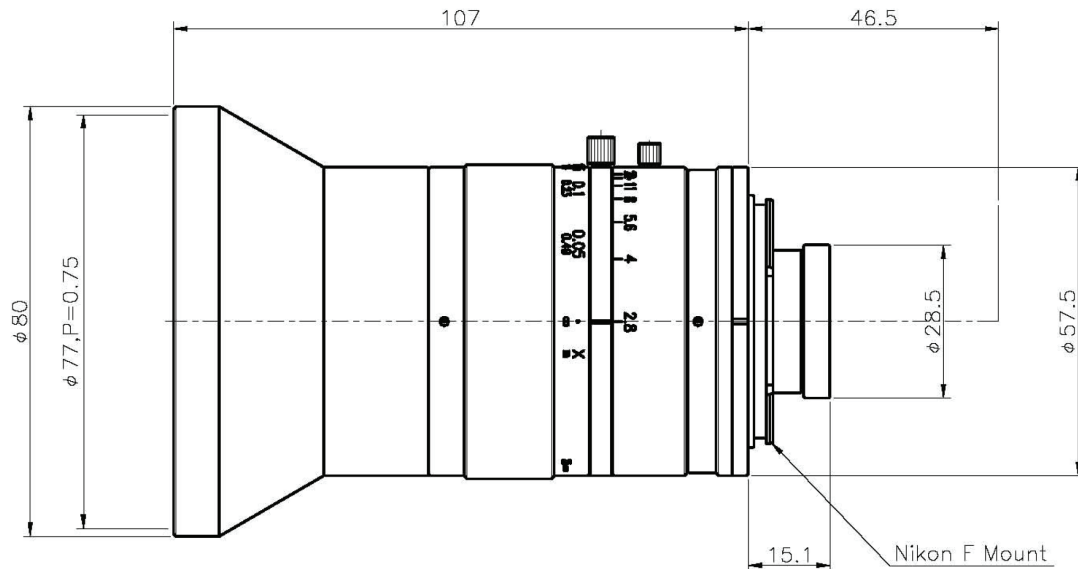

Line Scan

GLSW2528F

Part No.	GLSW2528F
Focal Length	25mm
Iris Range	f/2.8-22
Image Circle	44mm
MOD	150mm
Mount	F, M58
Filter Thread	M77 x P0.75
Weight	750g
Dimension (DxL)	$\phi 80 \times 107$