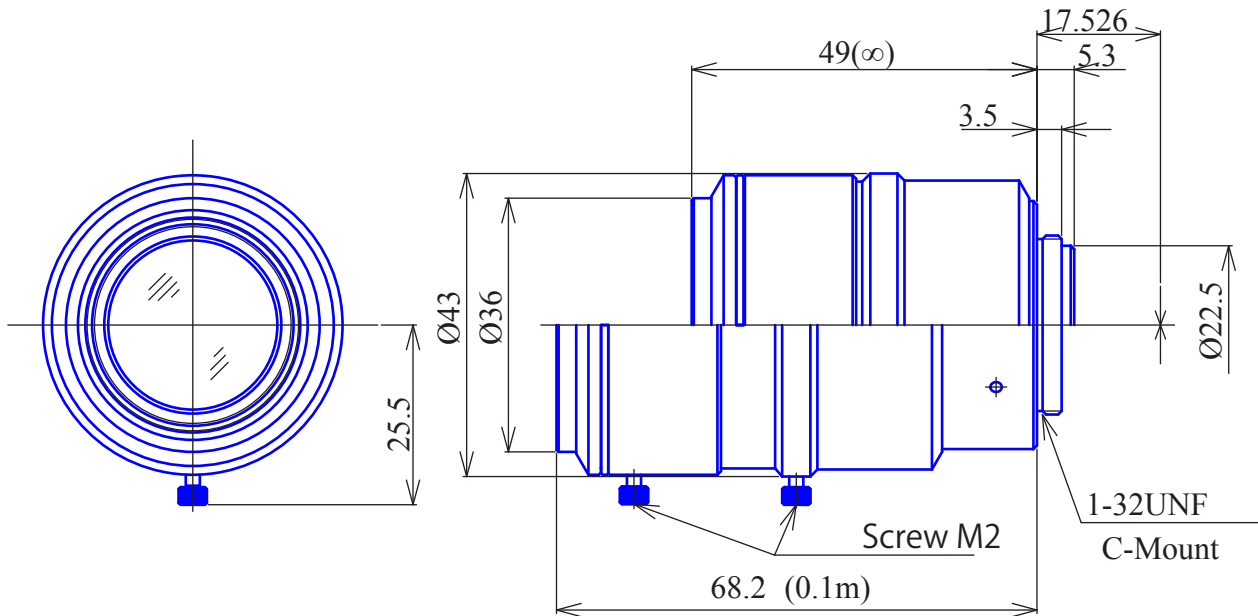

2/3inch Format**High resolution 10 Megapixel Lenses****Item No.GM10HR33520MCN**

ITEM NO.		GM10HR33520MCN
Focal Length		35 (mm)
Iris Range		F2.0 - 16
Angle of View (H x V x D)	2/3"	14°3' x 10°8' x 17°8'
MOD		0.1 (m)
Filter Thread		M=34.0 , P=0.5
Dimention (D x L)		Ø43 x 68.2 (mm)
Weight		160 (g)