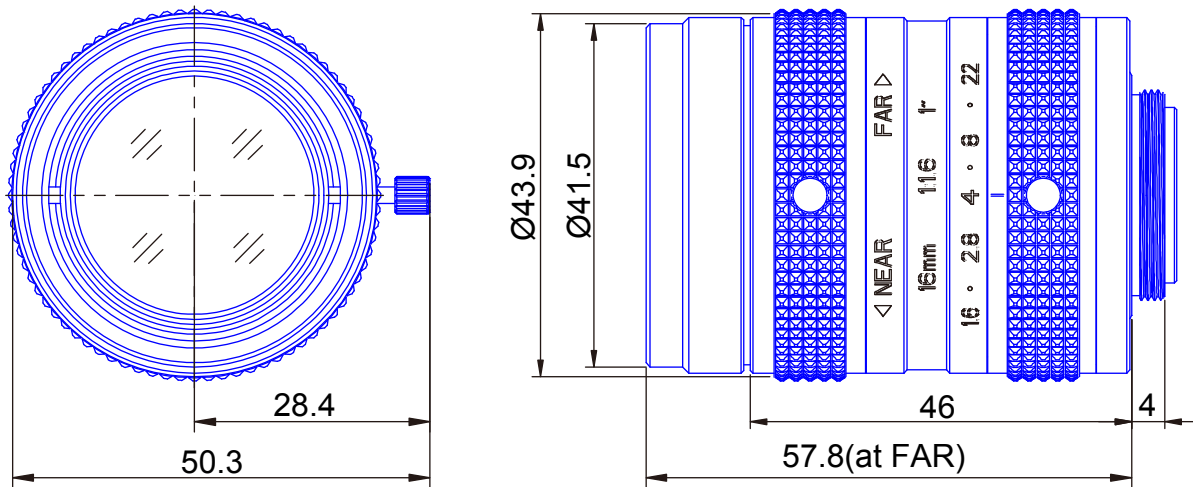

1inch Format

High resolution 12 Megapixel Lenses

Item No. GM12HR41616MCN

ITEM NO.		GM12HR41616MCN
Focal Length		16 (mm)
Iris Range		F1.6 - 22
Angle of View (H x V x D)	1"	44°2' x 33°5'
MOD		0.35 (m)
Filter Thread		M=37.5, P=0.5
Dimension (D x L)		Ø47.5 x 58 (mm)
Weight		205 (g)