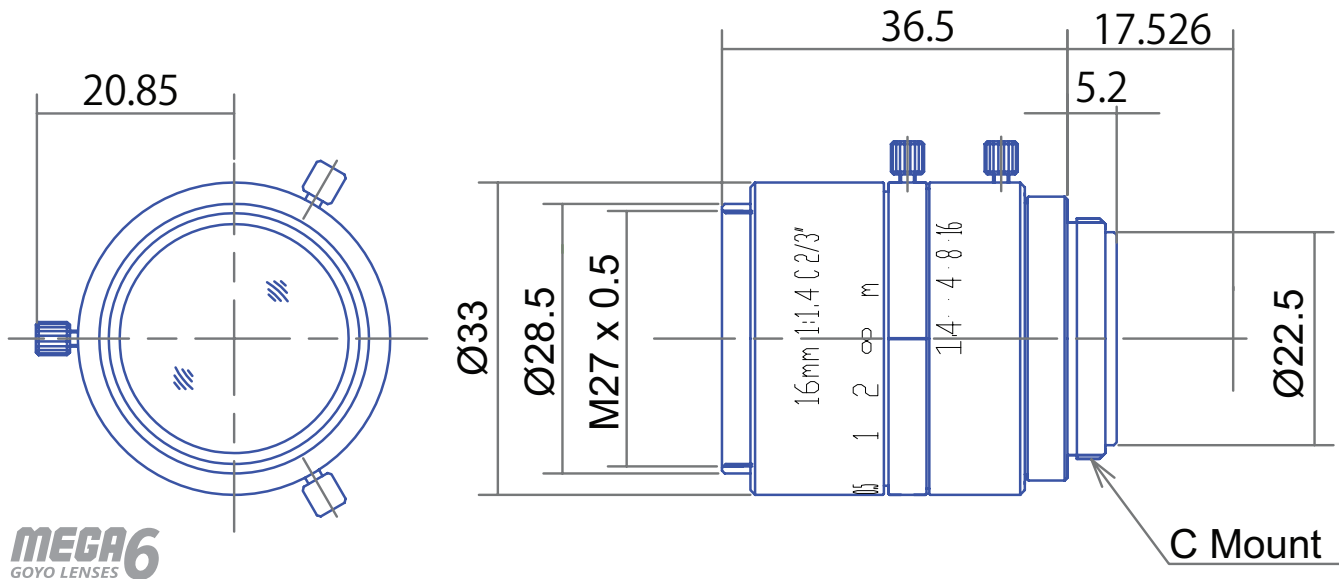

6 MP 2/3" Fixed-Focal

## GM6HR31614MCN

Part No.	GM6HR31614MCN
Focal Length	16mm
Iris Range	f/1.4-16
Lens Format	2/3"
Resolution	170 lp/mm
MOD	200mm
Mount	C
Filter Thread	M27 x P0.5
Angle of View (HxVxD) 2/3"	30.3° x 16.05° x 37.33°
Dimension (DxL)	Ø33 x 36.5