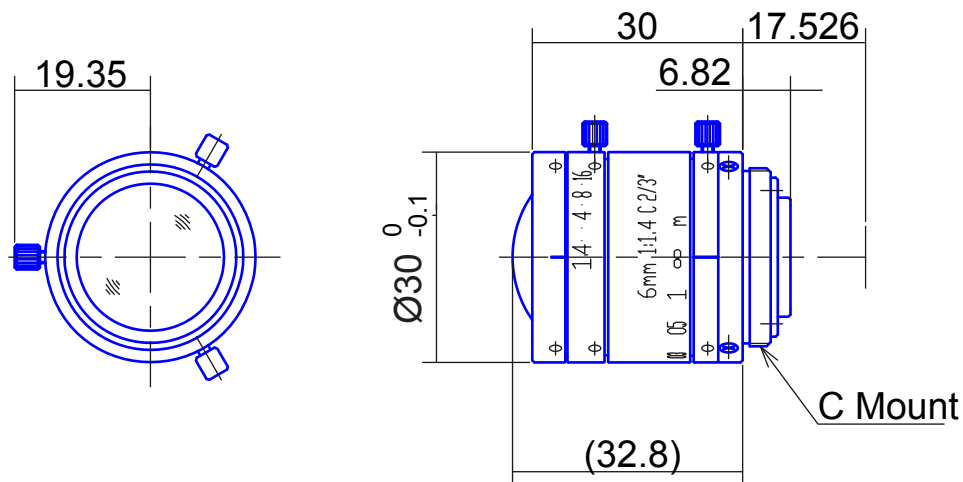

High Resolution Megapixel Lenses

**Item No. GMTHR36014MCN**

ITEM NO.		GMTHR36014MCN
Focal Length		6 (mm)
Iris Range		F1.4 - 16
Angle of View (H x V x D)	2/3"	82° x 61.3° x 103.02°
MOD		0.1 (m)
Filter Thread		-
Dimension (D x L)		Ø30 x 32.8 (mm)
Weight		100 (g)
Notes		-