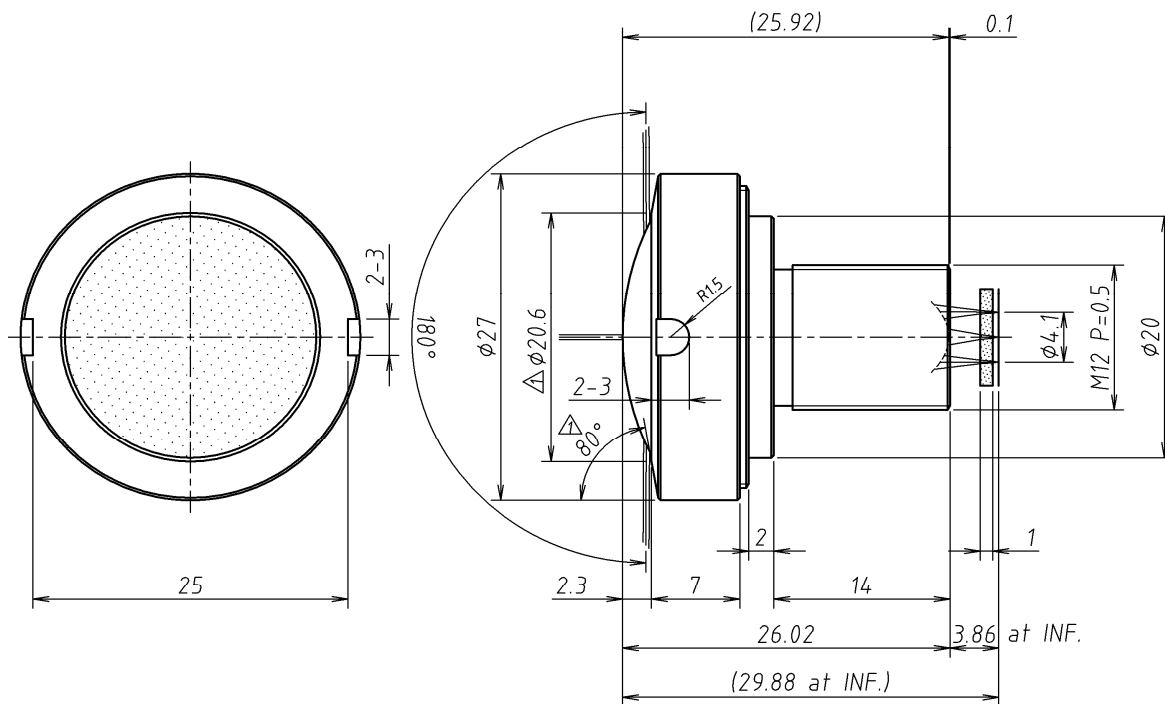

# L1028KDRW

f = 1.05mm F2.8 Megapixel lens  
 for 1/2.5 type Format Board Cameras, Fisheye, No Iris, IP66(L1)  
 IR corrective

Model No.	L1028KDRW		Effective Lens Aperture	Front	$\phi$ 20mm	
Focal Length	1.05mm			Rear	$\phi$ 5.4mm	
Max. Aperture Ratio	1:2.8		Distortion		-96.66%	
Image Size at 180°	$\phi$ 4.1		Back Focal Length		3.62mm	
Operation Range	Iris	-		Flange Back Length		-
	Focus	0.05m - Inf.		Mount		M12 P=0.5mm
Object Dimention at M.O.D.	1/2.5 type	-		Dimensions		$\phi$ 27mm x 26.02mm
	1/3 type	-		Weight		17.3g
Coating	MgF2 Single Coat (All Surfaces $\lambda = 510\text{nm}$ )					
Angle of View (Peripheral light amount 50%)	D	1/2.5 type	-	1/3 type	-	1/4 type
	H	Fisheye	-		180.0°	180.0°
	V		180.0°		163.2°	130.2°

1/2.5 inch

M12 P=0.5

## Dimensions

ImmerVision Enables Compatible.

Specification is subject to change without any notice.

01/07/2014