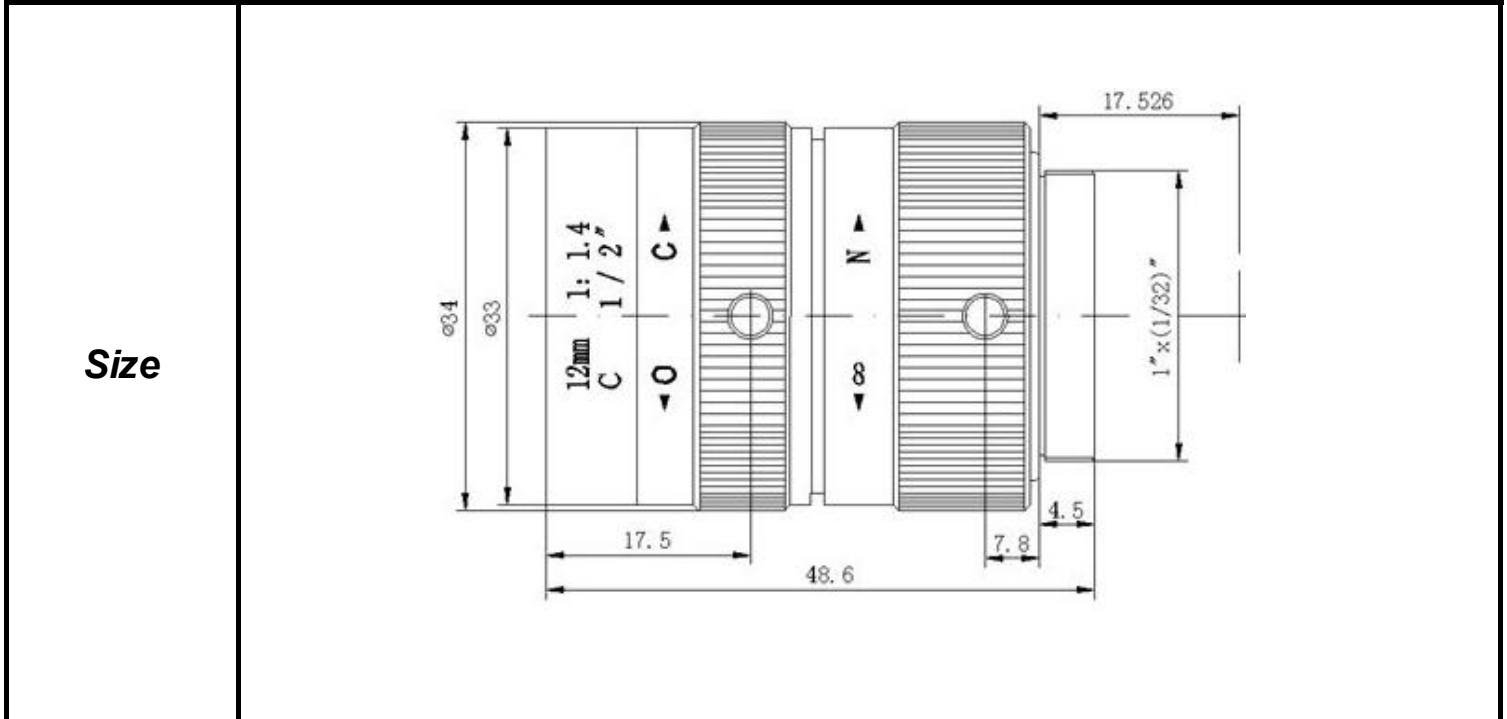

SPECIFICATIONS

Parameter of Lens		Photo (Just for Reference)
Name	3Mega pixel	
Model No	SE1214MP-3C	
Focal-Length(mm)	12	
Aperture(D/f)	F1.4	
Mount	C	
Format(inch)	1/2"	
Field of View(H-fov)	32.5°	
Mega pixel	3	
Weight(g)	95	
M.O.D(m)	0.3	
Operation	Focus	Manual
	Zoom	-
	Iris	Manual

Tolerance	Dimension	0-10	10-30	30-100	Unit
	Tolerance		±0.10	±0.20	±0.30