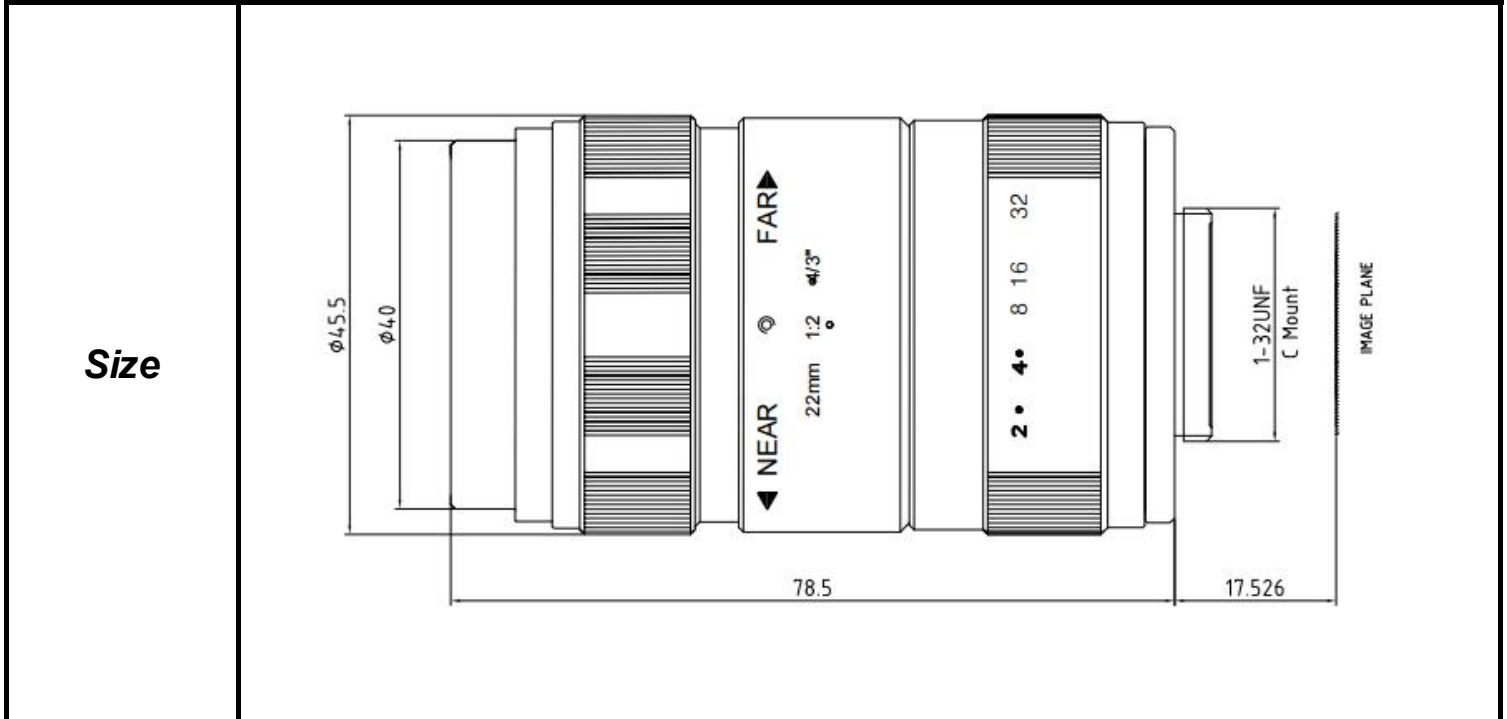

SPECIFICATIONS

Parameter of Lens		Photo (Just for Reference)
Name	10Mega pixel	
Model No	SH2213MP-10C	
Focal-Length(mm)	22	
Aperture(D/f)	F1.3	
Mount	C	
Format(inch)	4/3"	
Field of View(H-fov)	45.5°	
Mega pixel	10	
Weight(g)	285	
M.O.D(m)	0.3	
Operation	Focus	Manual
	Zoom	-
	Iris	Manual

Tolerance	Dimension	0-10	10-30	30-100	Unit
	Tolerance		±0.10	±0.20	±0.30