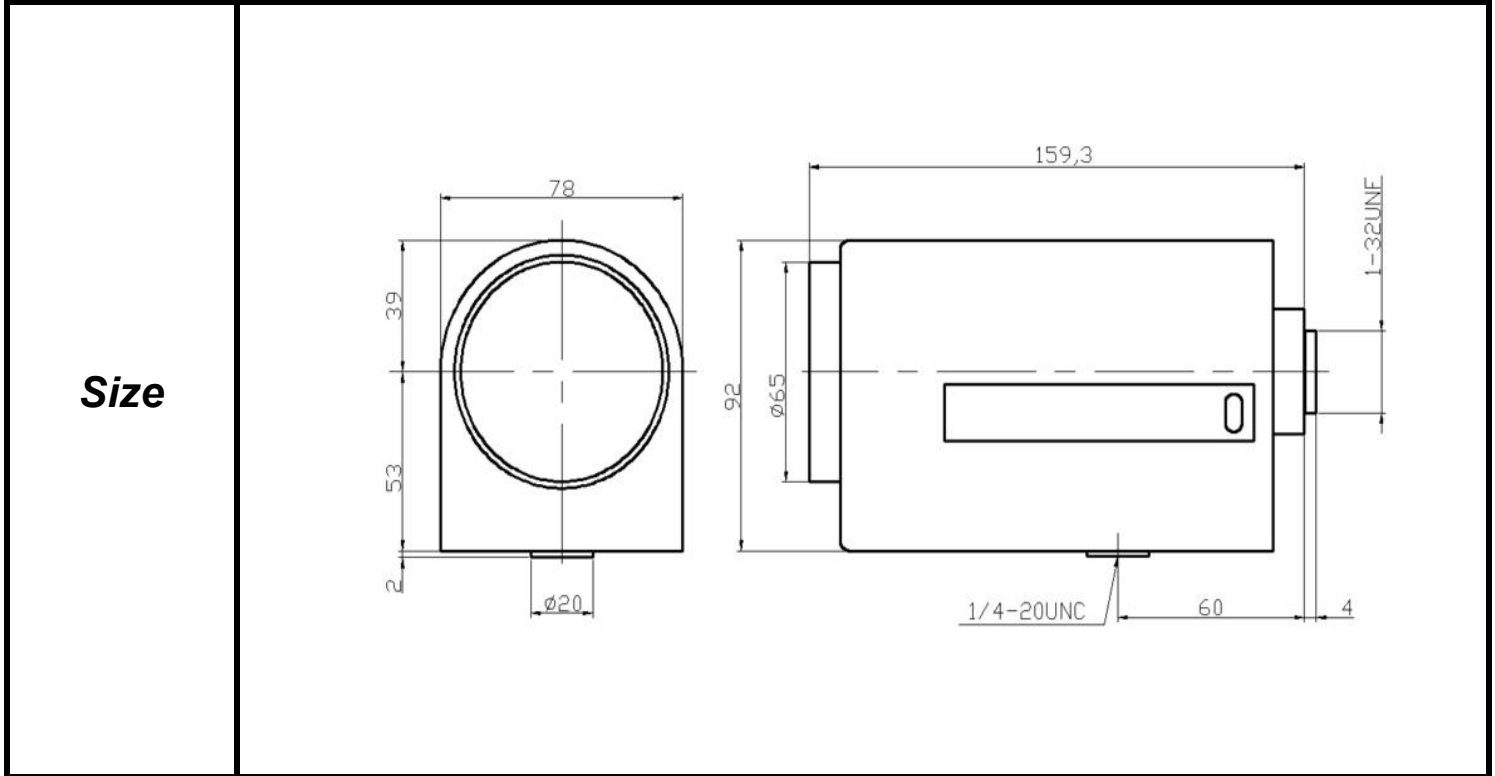

# SPECIFICATIONS

Parameter of Lens		Photo ( Just for Reference )
Name	2Mega pixel/IR	
Model No	SL10210GNBIRMP-2P	
Focal-Length(mm)	10 ~ 210	
Aperture(D/f')	F2.0	
Mount	C	
Format(inch)	1/2"	
Field of View(H-fov)	34.7° ~ 1.8°	
Mega pixel	2	
Weight(g)	860	
M.O.D(m)	1.5	
Operation	Focus	Motorized
	Zoom	Motorized
	Iris	DC-Iris

Tolerance	Dimension	0-10	10-30	30-100	Unit
	Tolerance		±0.10	±0.20	±0.30