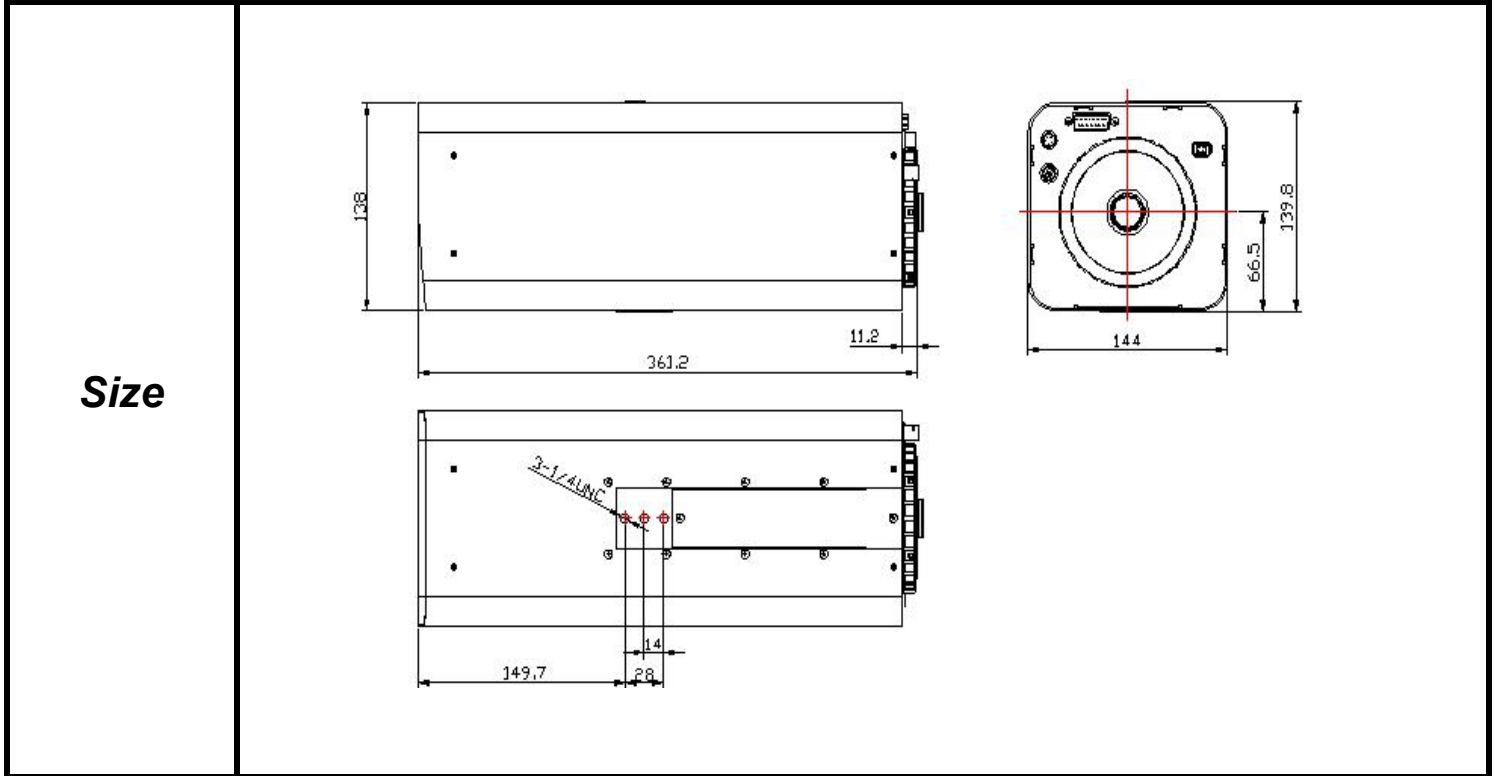

SPECIFICATIONS

Parameter of Lens		Photo (Just for Reference)	
Name	3Mega pixel/IR		
Model No	SL12750GNBIRMP-3PF		
Focal-Length(mm)	12 ~ 750		
Aperture(D/f')	F3.5		
Mount	C		
Format(inch)	1/1.8"		
Field of View(H-fov)	33.82° ~ 0.62°		
Mega pixel	3		
Weight(g)	5790		
M.O.D(m)	5		
Operation	Focus		Motorized
	Zoom		Motorized
	Iris	DC-Iris	

Tolerance	Dimension	0-10	10-30	30-100	Unit
	Tolerance		±0.10	±0.20	±0.30