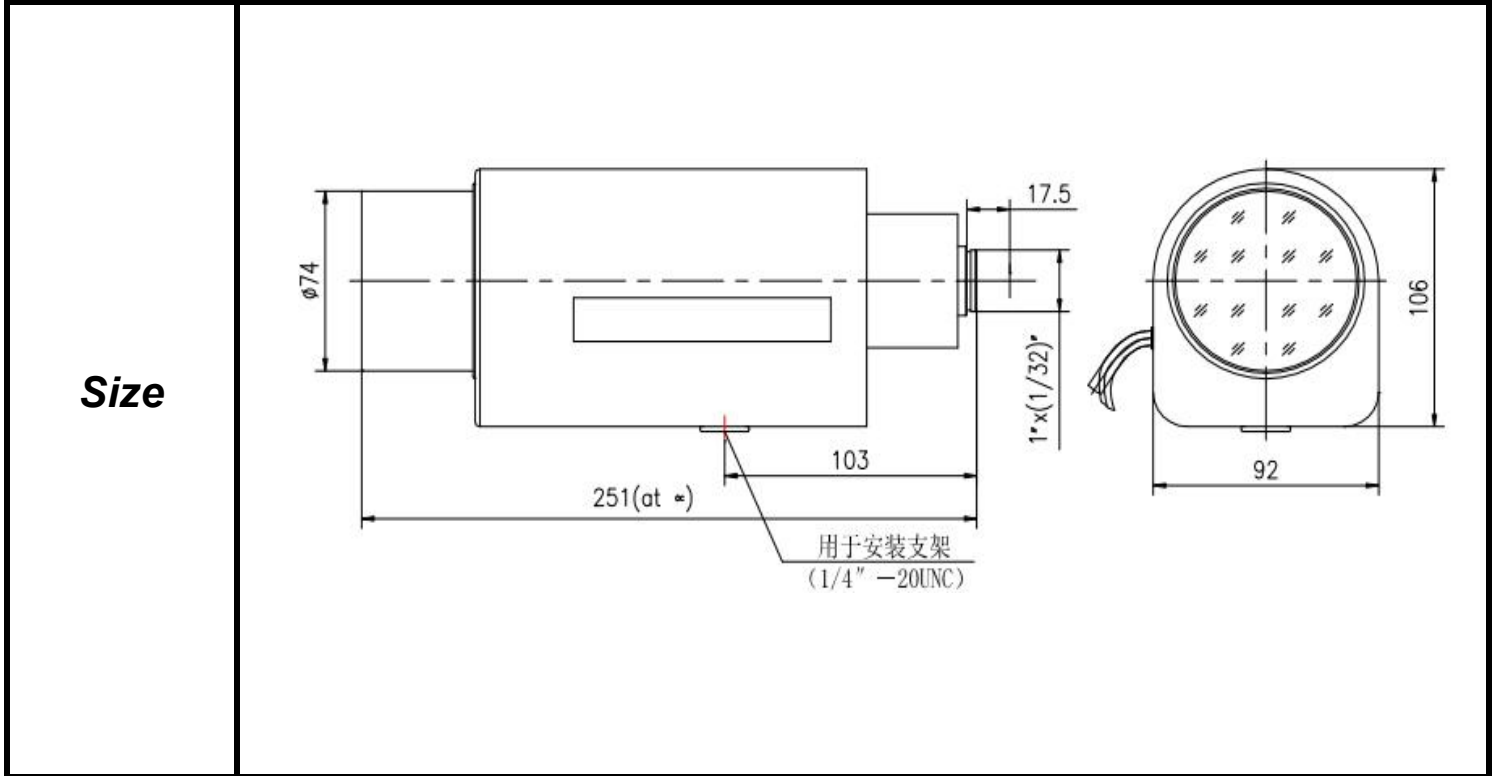

SPECIFICATIONS

Parameter of Lens		Photo (Just for Reference)	
Name	Mega pixel		
Model No	SL20500M		
Focal-Length(mm)	20 ~ 500		
Aperture(D/f')	F7.5		
Mount	C/CS		
Format(inch)	1/2"		
Field of View(H-fov)	18.2° ~ 0.74°		
Mega pixel	>1		
Weight(g)	1500±10		
M.O.D(m)	3		
Operation	Focus		Motorized
	Zoom		Motorized
	Iris		Motorized

Tolerance	Dimension	0-10	10-30	30-100	Unit
	Tolerance		±0.10	±0.20	±0.30