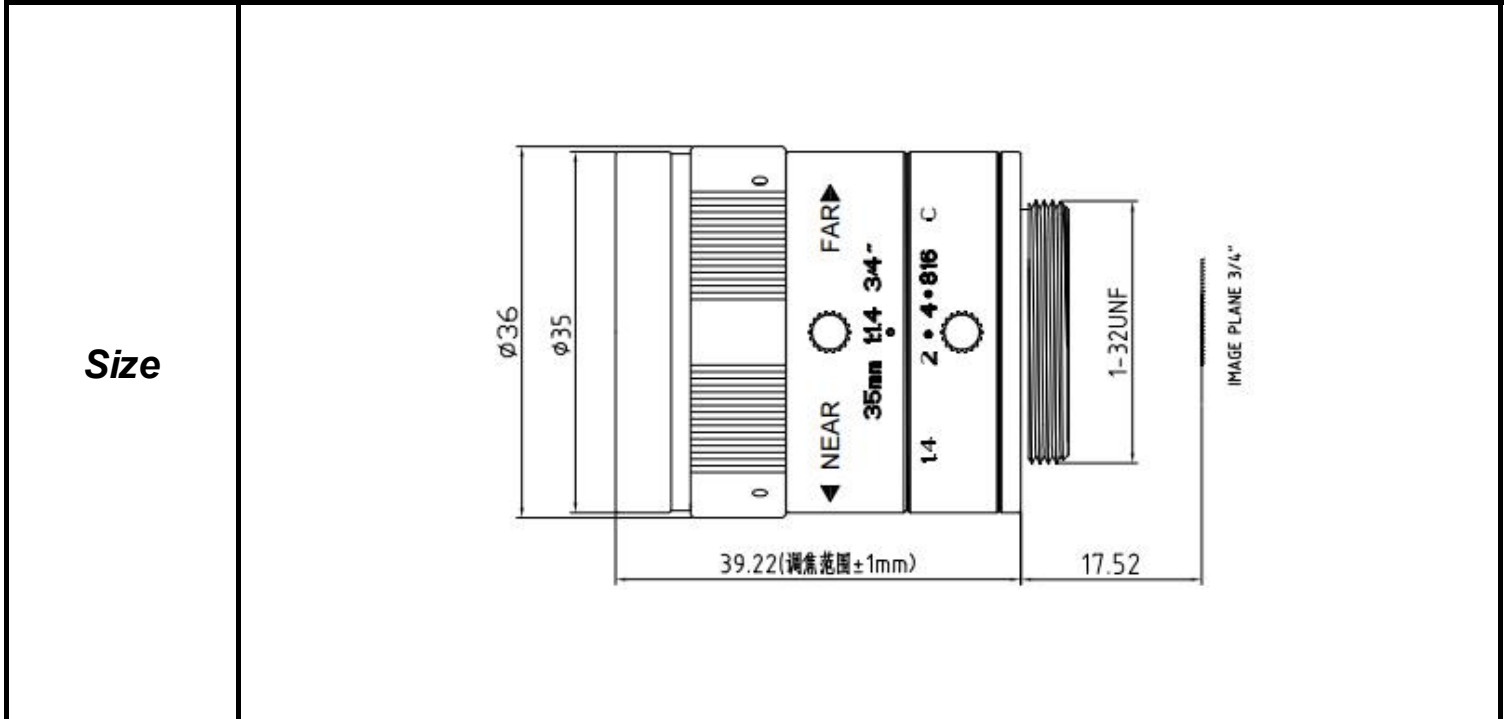

SPECIFICATIONS

Parameter of Lens		Photo (Just for Reference)
Name	5Mega pixel	
Model No	SN3514MP-5C	
Focal-Length(mm)	35	
Aperture(D/f)	F1.4	
Mount	C	
Format(inch)	3/4"	
Field of View(H-fov)	20°	
Mega pixel	5	
Weight(g)	100	
M.O.D(m)	0.5	
Operation	Focus	Manual
	Zoom	-
	Iris	Manual

Tolerance	Dimension	0-10	10-30	30-100	Unit
	Tolerance	±0.10	±0.20	±0.30	mm