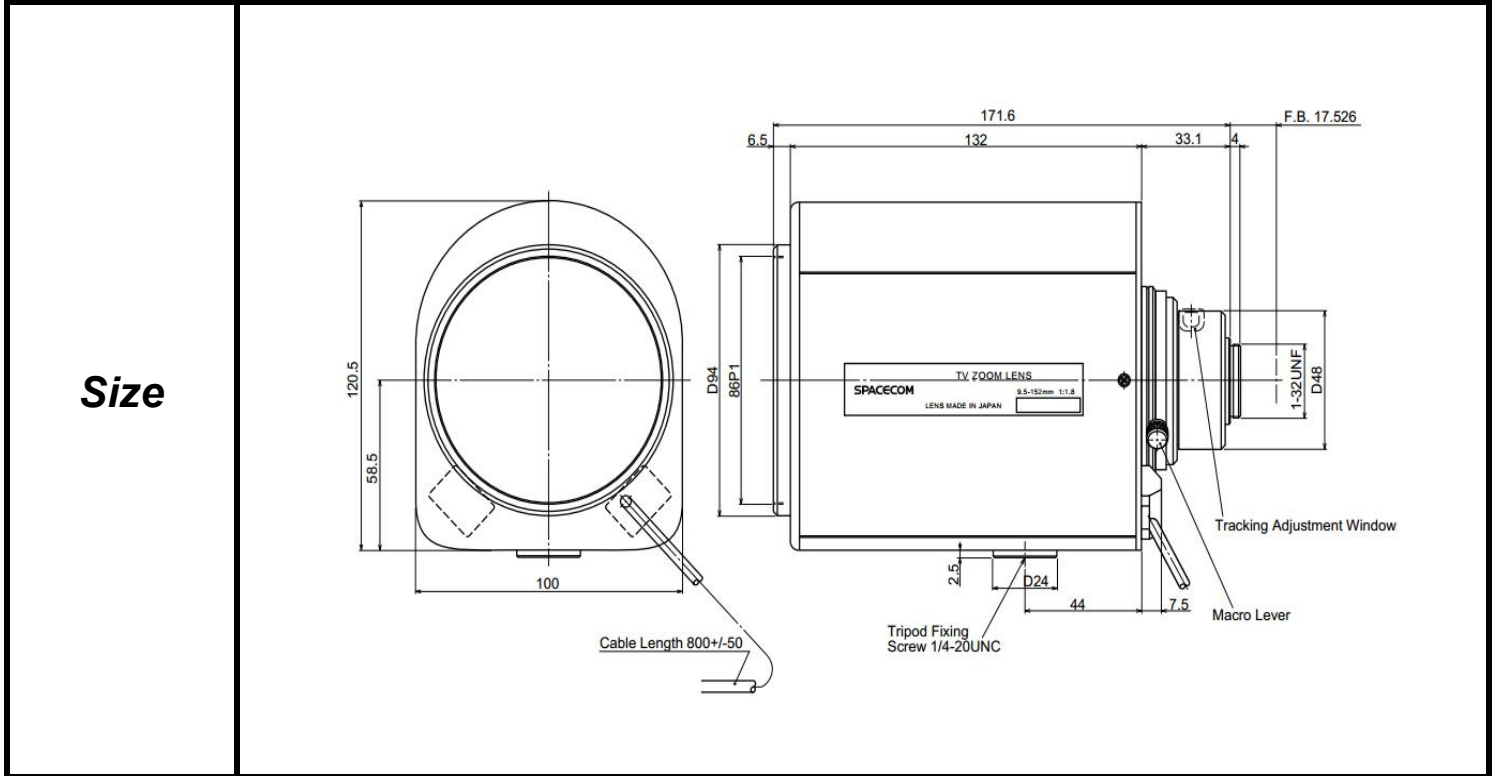

# SPECIFICATIONS

Parameter of Lens		Photo ( Just for Reference )
Name	Mega pixel	
Model No	SRL09152A	
Focal-Length(mm)	9 ~ 152	
Aperture(D/f')	F1.8	
Mount	C	
Format(inch)	2/3"	
Field of View(H-fov)	38.3° ~ 2.5°	
Mega pixel	>1	
Weight(g)	1500	
M.O.D(m)	0.2	
Operation	Focus	
	Zoom	Motorized
	Iris	Video

Tolerance	Dimension	0-10	10-30	30-100	Unit
	Tolerance		±0.10	±0.20	±0.30