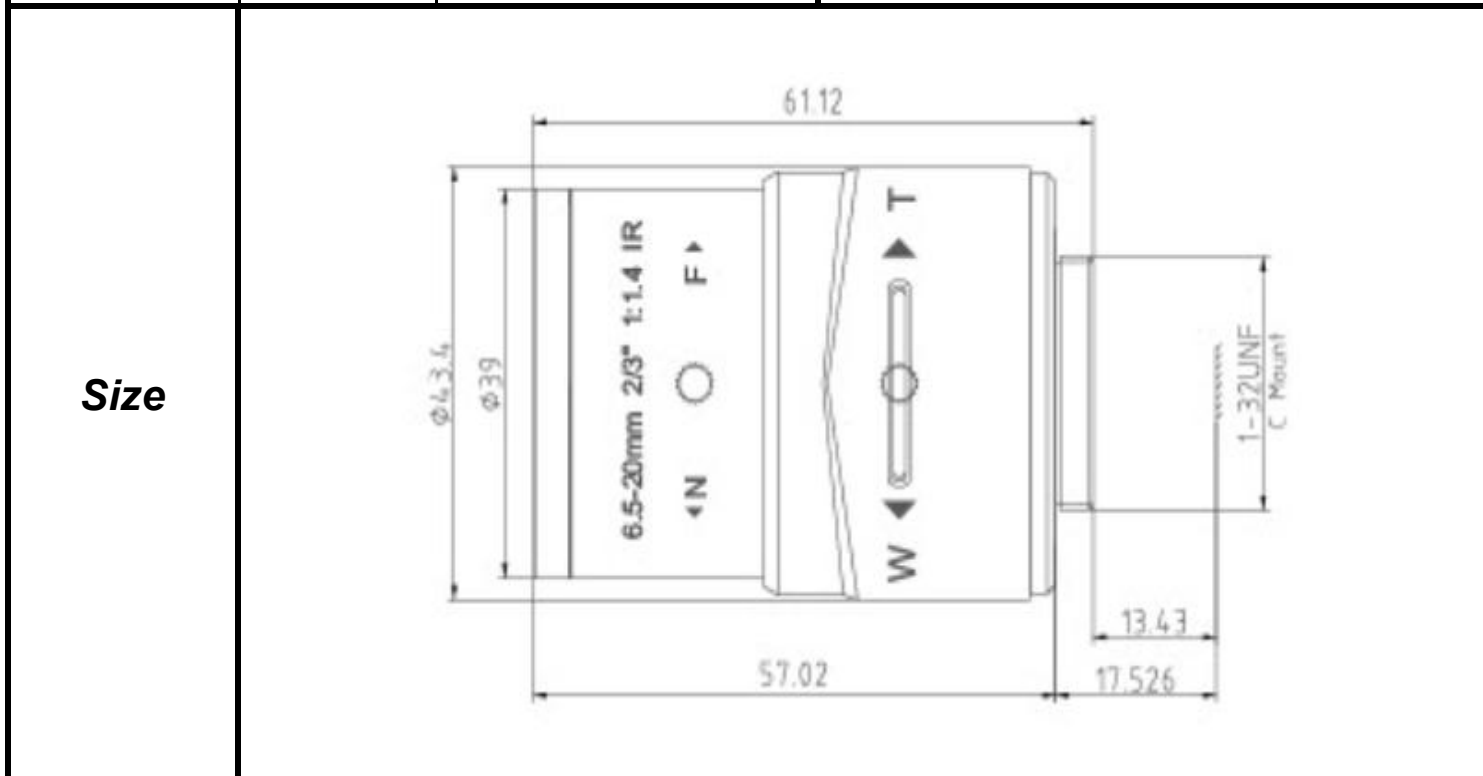

SPECIFICATIONS

Parameter of Lens		Photo (Just for Reference)
Name	3Mega pixel/IR	
Model No	SRV06520GNBIRMP-3	
Focal-Length(mm)	6.5 ~ 20	
Aperture(D/f')	F1.4	
Mount	C	
Format(inch)	2/3"	
Field of View(H-fov)	74° ~ 26.9°	
Mega pixel	3	
Weight(g)		
M.O.D(m)	0.3	
Operation	Focus	
	Zoom	Manual
	Iris	DC-Iris

Tolerance	Dimension	0-10	10-30	30-100	Unit
	Tolerance	±0.10	±0.20	±0.30	mm