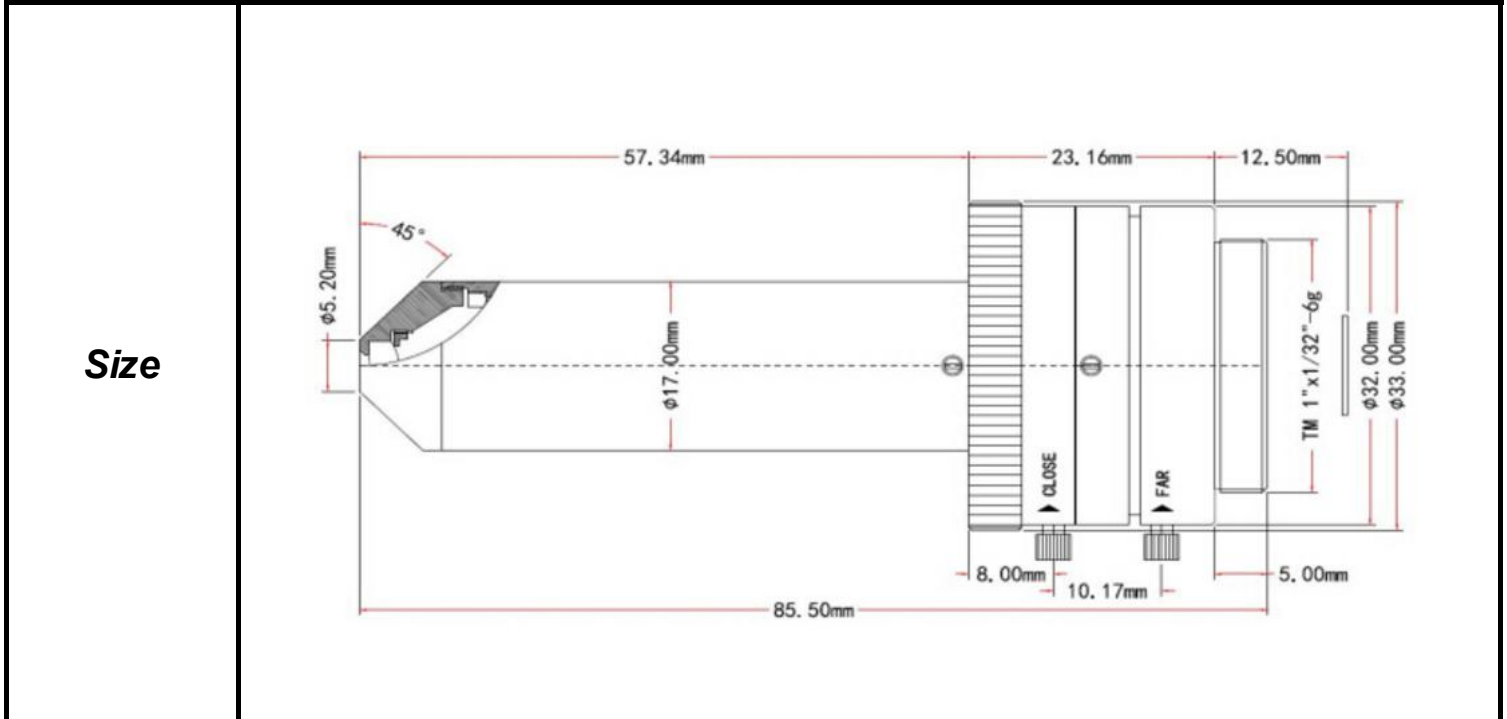

# SPECIFICATIONS

Parameter of Lens		Photo ( Just for Reference )
Name	2Mega pixel	
Model No	SSP02818MP-2	
Focal-Length(mm)	2.8	
Aperture(D/f)	F1.8	
Mount	CS	
Format(inch)	1/2.5"	
Field of View(H-fov)	35.2°	
Mega pixel	2	
Weight(g)	75	
M.O.D(m)	0.15	
Operation	Focus	-
	Zoom	-
	Iris	Manual

<b>Tolerance</b>	Dimension	0-10	10-30	30-100	Unit
	Tolerance	±0.10	±0.20	±0.30	mm