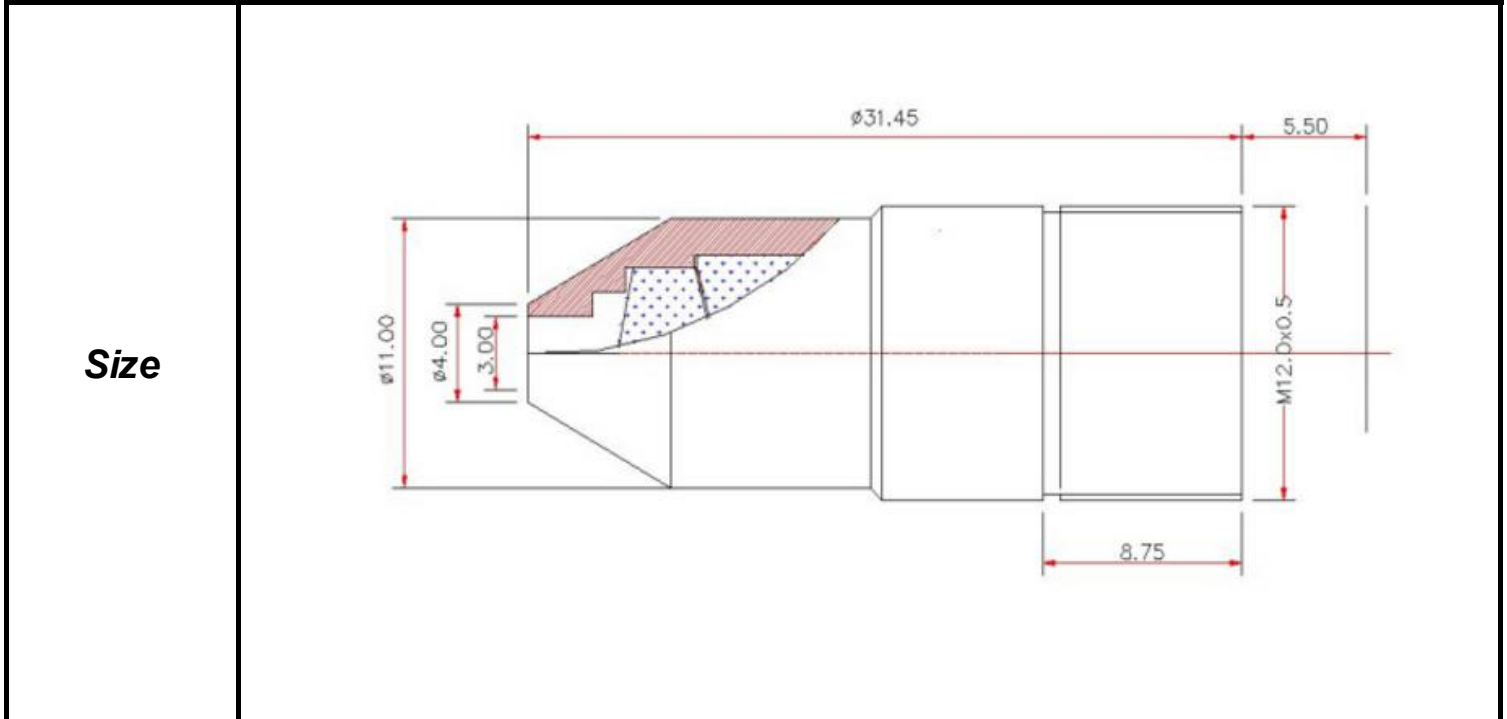

SPECIFICATIONS

Parameter of Lens		Photo (Just for Reference)	
Name	2Mega pixel		
Model No	SSP3016MP-2M12		
Focal-Length(mm)	30		
Aperture(D/f)	F1.6		
Mount	M12		
Format(inch)	1/2.3"		
Field of View(H-fov)	9.6°		
Mega pixel	2		
Weight(g)	4.2		
M.O.D(m)	0.2		
Operation	Focus		-
	Zoom		-
	Iris		-

Tolerance	Dimension	0-10	10-30	30-100	Unit
	Tolerance	±0.10	±0.20	±0.30	mm