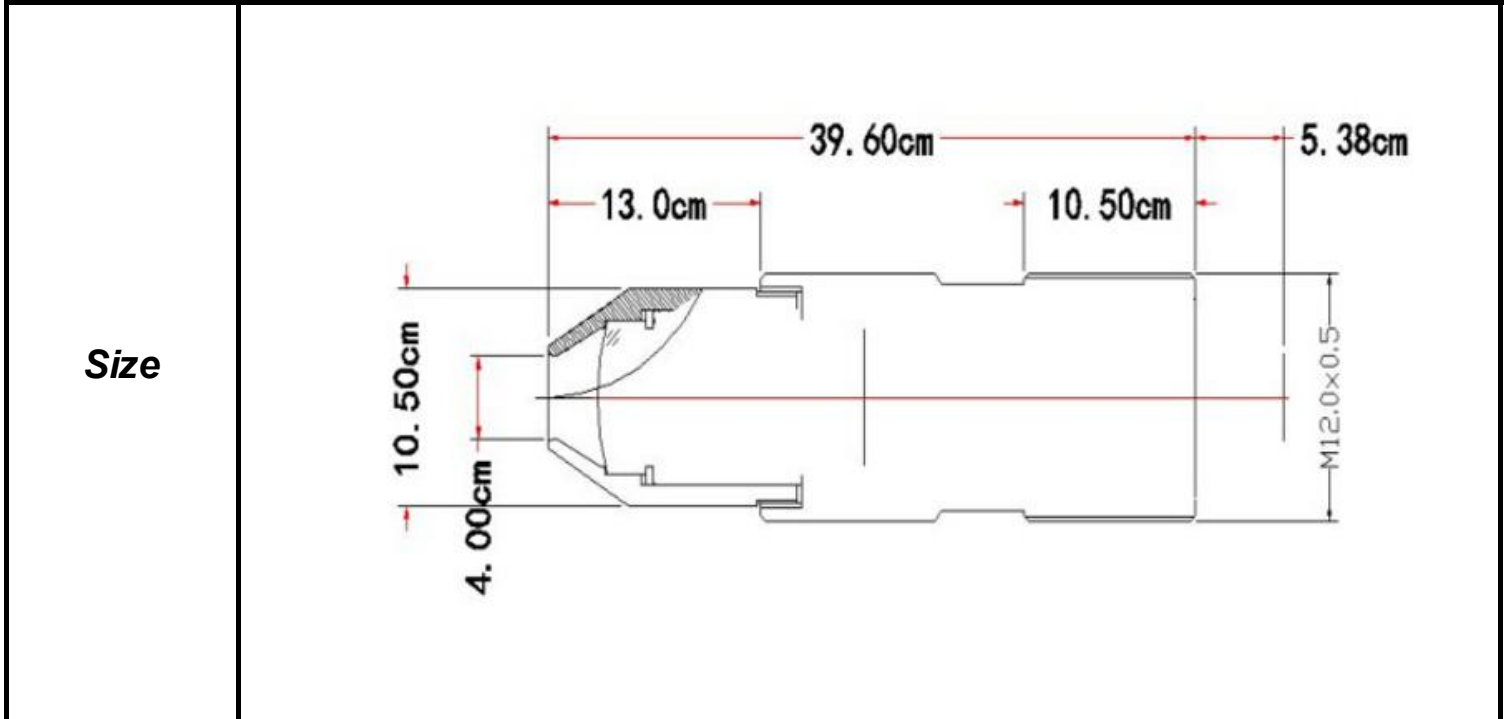

SPECIFICATIONS

Parameter of Lens		Photo (Just for Reference)
Name	2Mega pixel	
Model No	SSP3516MP-2M12	
Focal-Length(mm)	35	
Aperture(D/f)	F1.6	
Mount	M12	
Format(inch)	2/3"	
Field of View(H-fov)	14.9°	
Mega pixel	2	
Weight(g)	6	
M.O.D(m)	0.2	
Operation	Focus	-
	Zoom	-
	Iris	-

Tolerance	Dimension	0-10	10-30	30-100	Unit
	Tolerance		±0.10	±0.20	±0.30