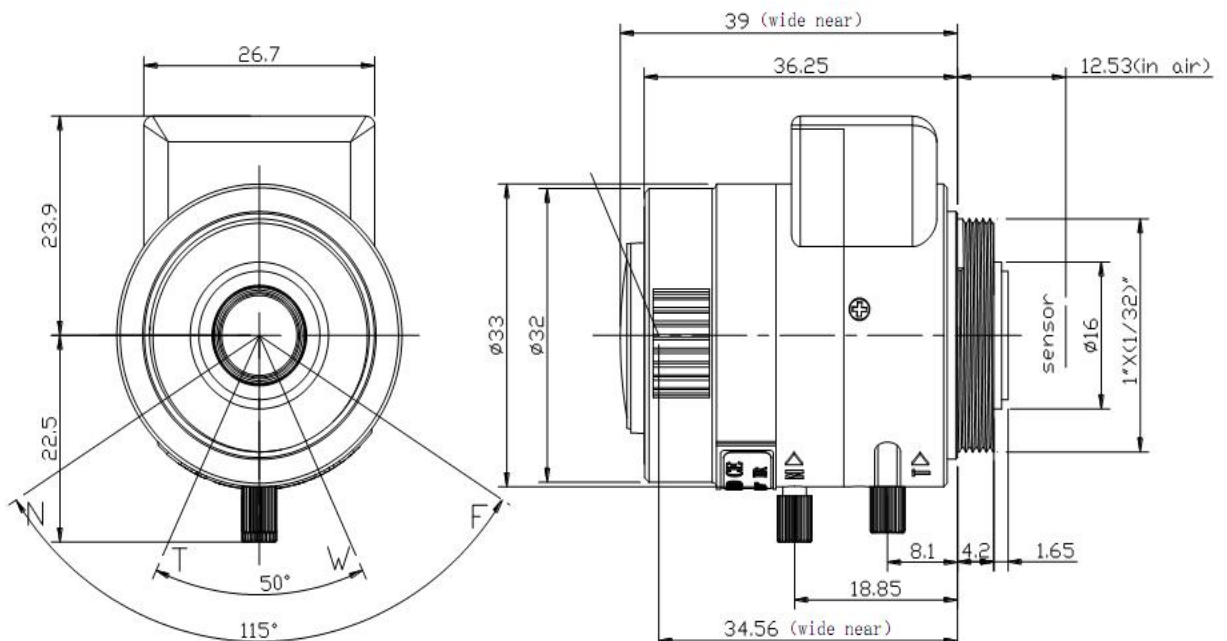

SPECIFICATIONS

Parameter of Lens

Photo (Just for Reference)

Name	1Mega pixel/IR	
Model No	SSV0358GNB	
Focal-Length(mm)	3.5~8	
Aperture(D/f')	F1.4	
Mount	CS	
Format(inch)	1/2.7"	
Field of View(H-fov)	90°~28°	
Mega pixel	1	
Weight(g)	40±4	
M.O.D(m)	0.3	
Operation	Focus	Manual
	Zoom	Manual
	Iris	DC-Iris

Size

Tolerance	Dimension	0-10	10-30	30-100	Unit
	Tolerance	±0.10	±0.20	±0.30	mm