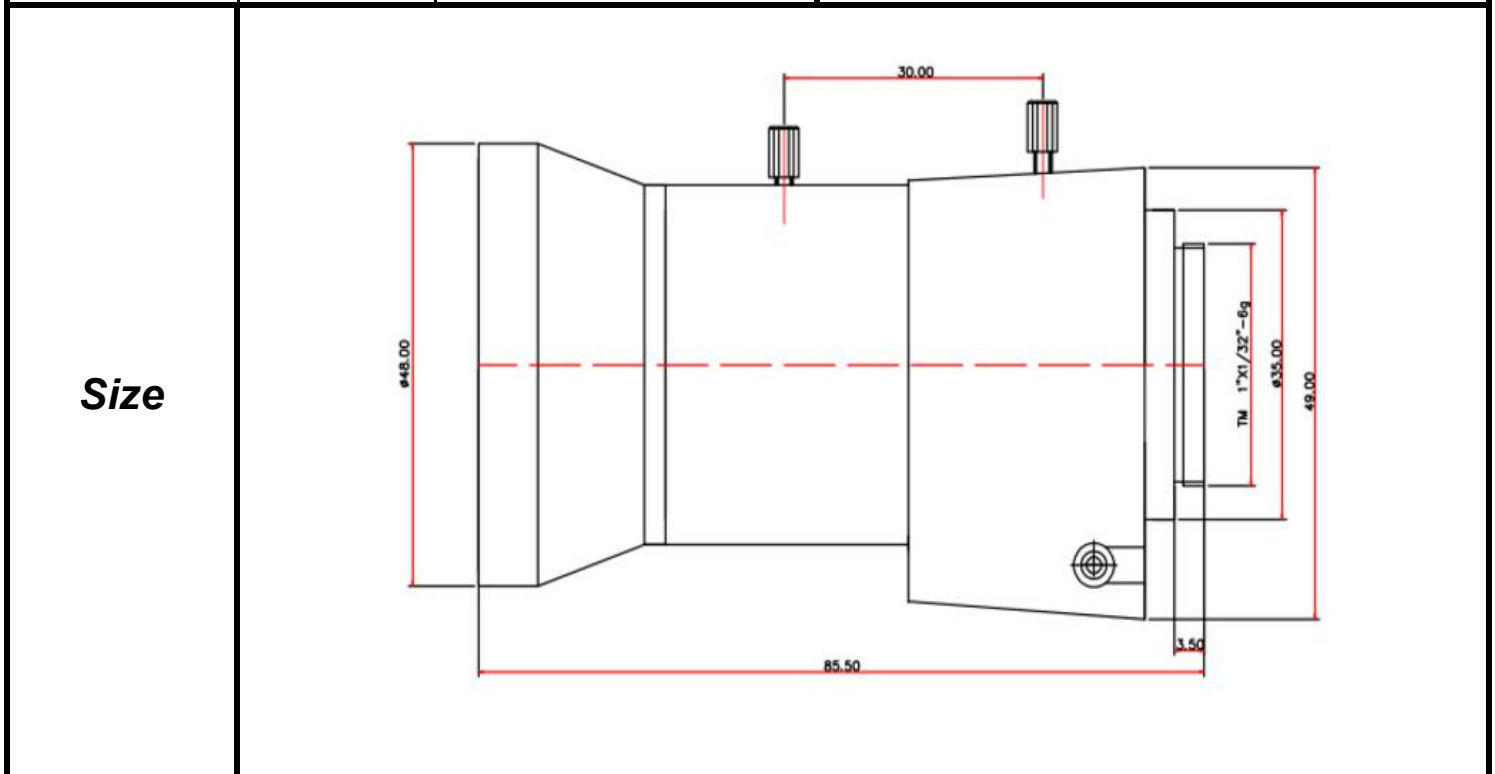

SPECIFICATIONS

Parameter of Lens		Photo (Just for Reference)	
Name	Mega pixel		
Model No	SSV05100GNB		
Focal-Length(mm)	5~100		
Aperture(D/f')	F1.8		
Mount	CS		
Format(inch)	1/3"		
Field of View(H-fov)	54° ~ 27°		
Mega pixel	< 1		
Weight(g)	271		
M.O.D(m)	0.2		
Operation	Focus		Manual
	Zoom		Manual
	Iris	Manual	

Tolerance	Dimension	0-10	10-30	30-100	Unit
	Tolerance	±0.10	±0.20	±0.30	mm