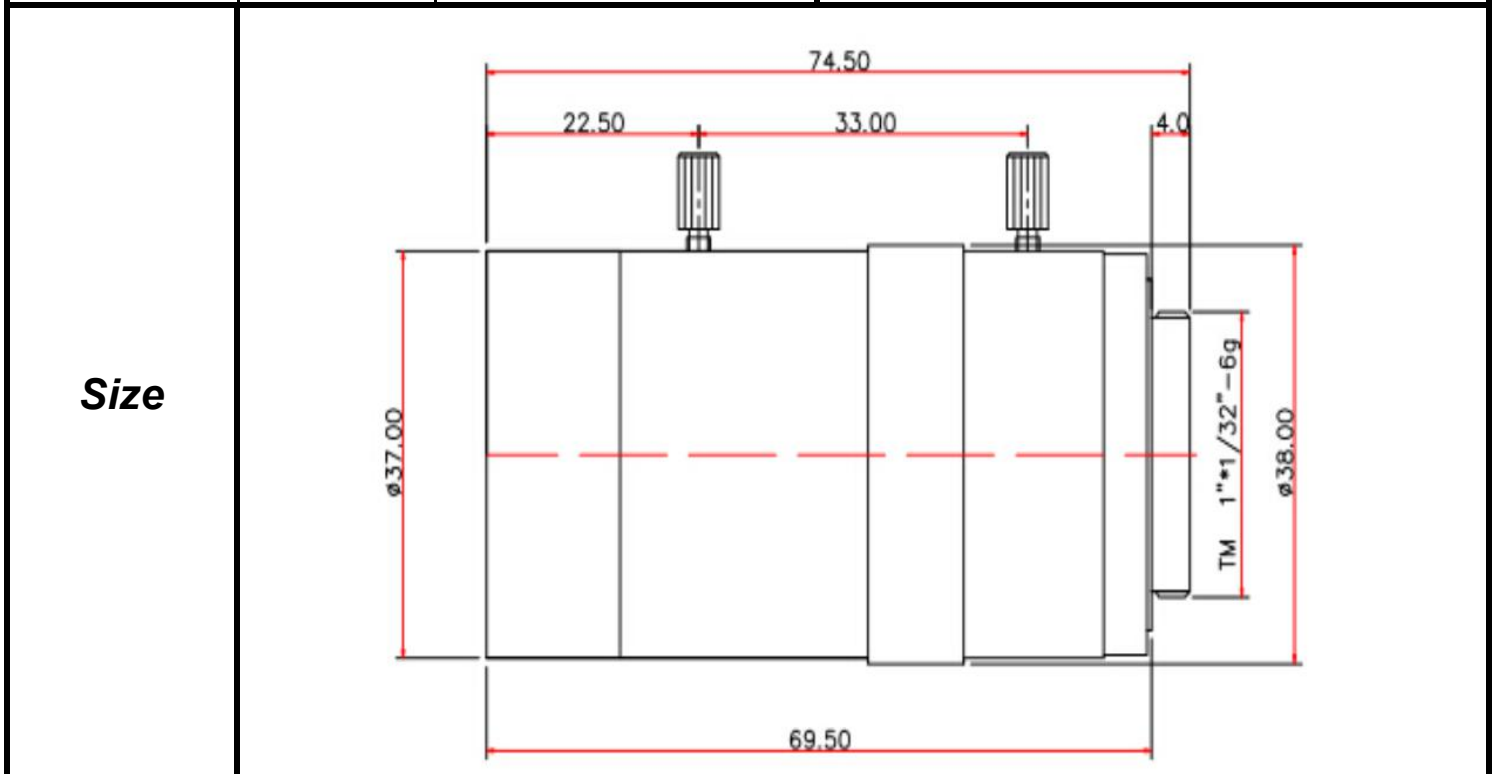

SPECIFICATIONS

Parameter of Lens		Photo (Just for Reference)
Name	Mega pixel	
Model No	SSV0550	
Focal-Length(mm)	5~50	
Aperture(D/f')	F1.4	
Mount	CS	
Format(inch)	1/3"	
Field of View(H-fov)	44.5° ~ 4.6°	
Mega pixel	>1	
Weight(g)	157.4±2	
M.O.D(m)	0.3	
Operation	Focus	
	Zoom	Manual
	Iris	Manual

Tolerance	Dimension	0-10	10-30	30-100	Unit
	Tolerance		±0.10	±0.20	±0.30