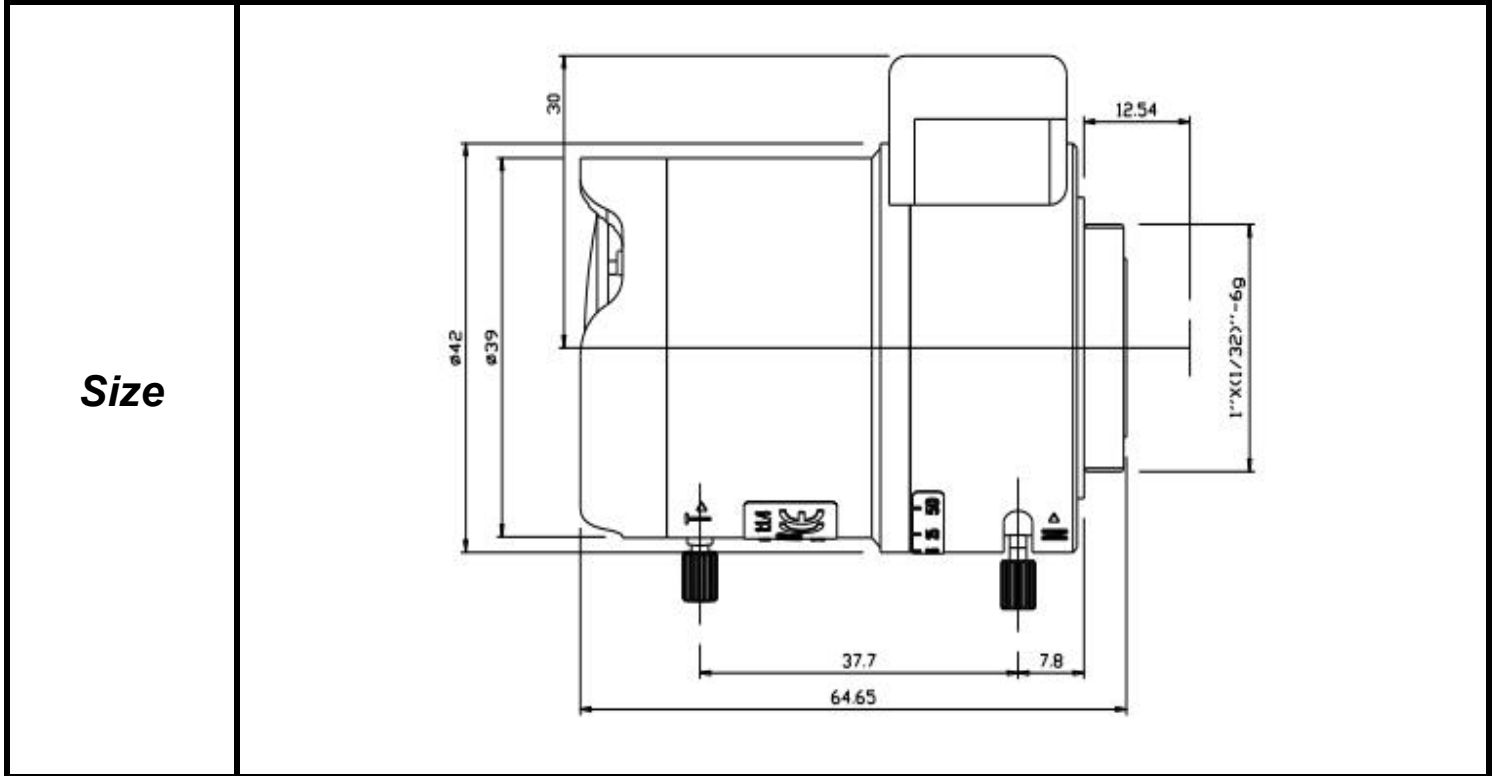

SPECIFICATIONS

Parameter of Lens		Photo (Just for Reference)	
Name	SMega pixel/IR		
Model No	SSV0550GNB		
Focal-Length(mm)	5~50		
Aperture(D/f')	F1.4		
Mount	CS		
Format(inch)	1/3"		
Field of View(H-fov)	49° ~ 5.4°		
Mega pixel	< 1		
Weight(g)	117±3		
M.O.D(m)	0.5		
Operation	Focus		Manual
	Zoom		Manual
	Iris		DC-Iris

Tolerance	Dimension	0-10	10-30	30-100	Unit
	Tolerance		±0.10	±0.20	±0.30