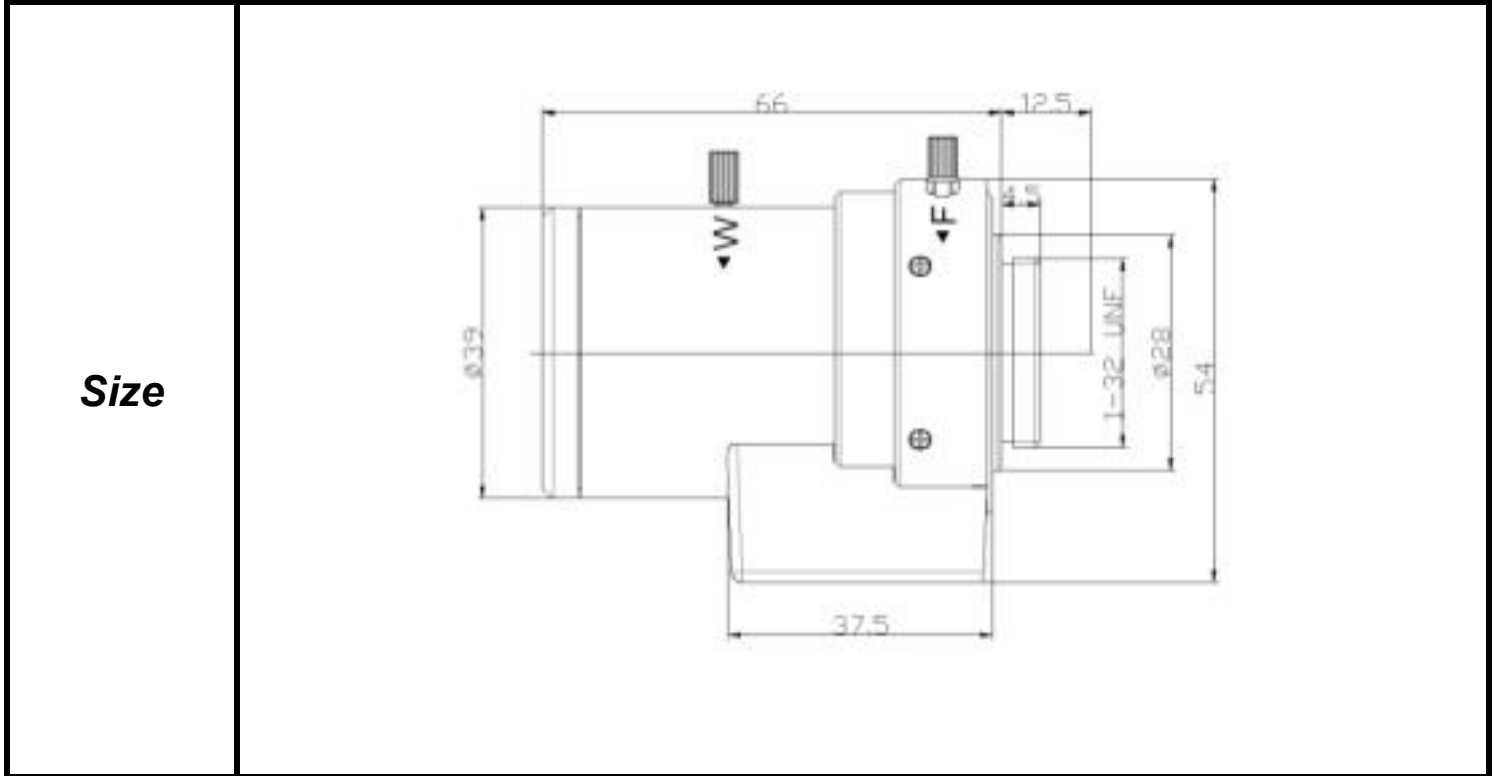

SPECIFICATIONS

Parameter of Lens		Photo (Just for Reference)
Name	3Mega pixel/IR	
Model No	SSV0550GNBIRMP-3	
Focal-Length(mm)	5~50	
Aperture(D/f')	F1.5	
Mount	CS	
Format(inch)	1/3"	
Field of View(H-fov)	46.9°~6.28°	
Mega pixel	3	
Weight(g)	105	
M.O.D(m)	0.3	
Operation	Focus	Manual
	Zoom	Manual
	Iris	DC-Iris

Tolerance	Dimension	0-10	10-30	30-100	Unit
	Tolerance		±0.10	±0.20	±0.30