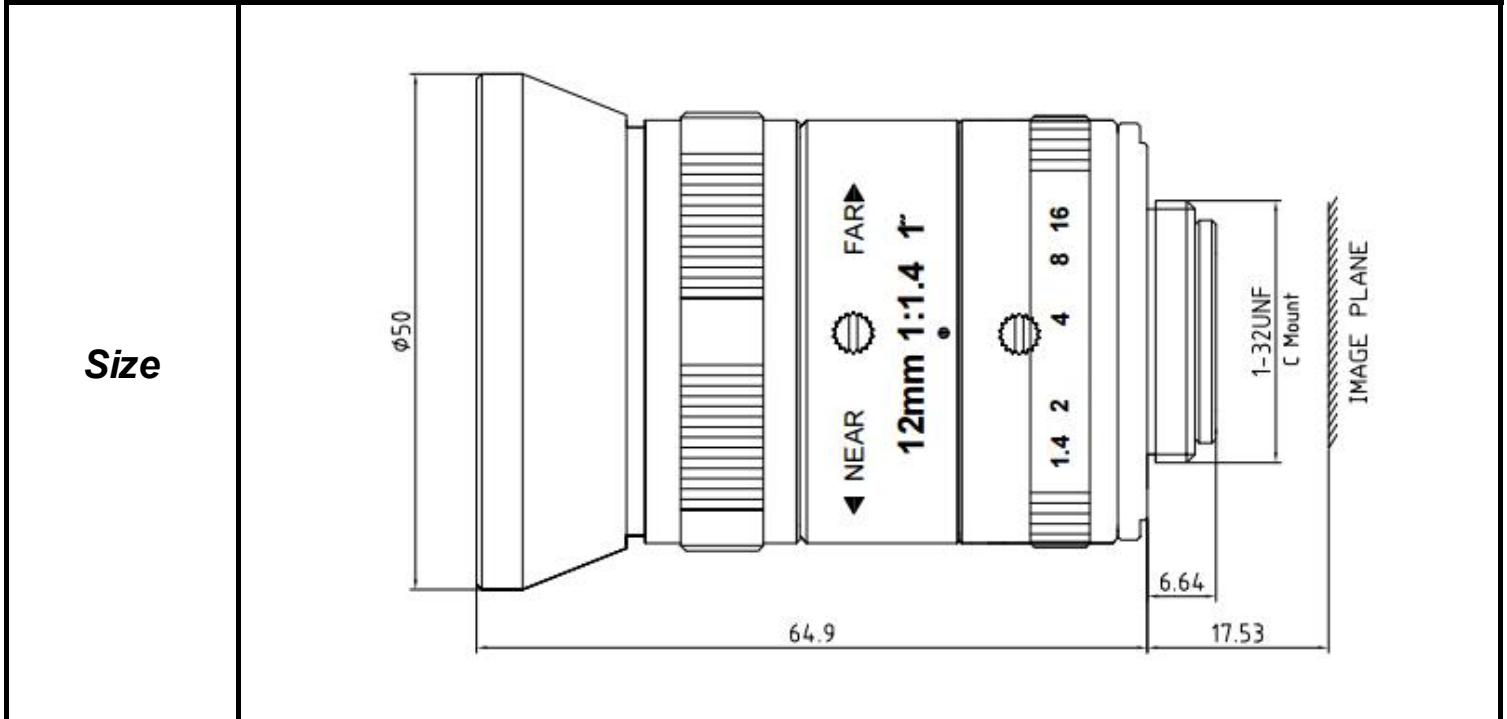

SPECIFICATIONS

Parameter of Lens		Photo (Just for Reference)
Name	5Mega pixel	
Model No	ST1214MP-5C	
Focal-Length(mm)	12	
Aperture(D/f)	F1.4	
Mount	C	
Format(inch)	1"	
Field of View(H-fov)	53°	
Mega pixel	5	
Weight(g)	180	
M.O.D(m)	0.3	
Operation	Focus	Manual
	Zoom	-
	Iris	Manual

Tolerance	Dimension	0-10	10-30	30-100	Unit
	Tolerance	± 0.10	± 0.20	± 0.30	mm