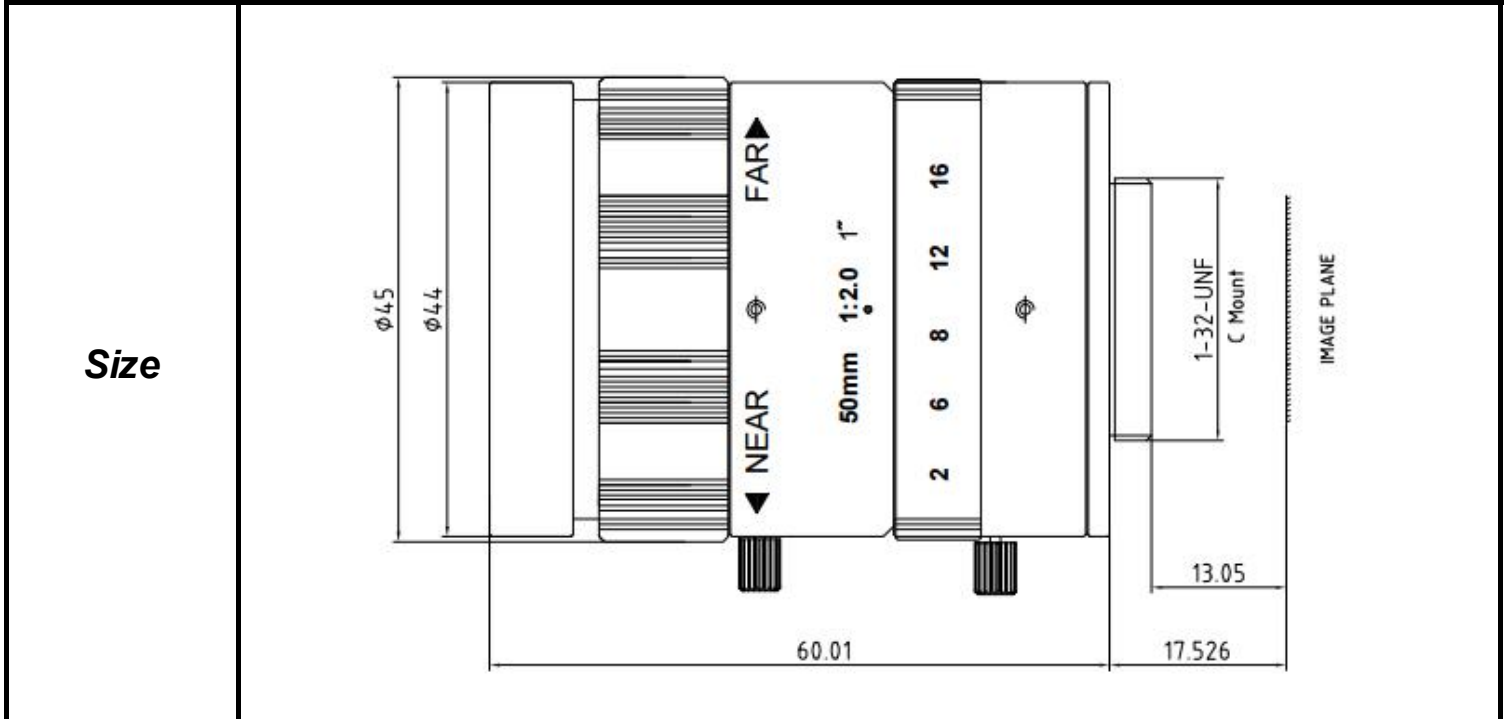

# SPECIFICATIONS

Parameter of Lens		Photo ( Just for Reference )
Name	5Mega pixel	
Model No	ST5020MP-5C	
Focal-Length(mm)	50	
Aperture(D/f)	F2.0	
Mount	C	
Format(inch)	1"	
Field of View(H-fov)	14.4°	
Mega pixel	5	
Weight(g)	202	
M.O.D(m)	0.5	
Operation	Focus	Manual
	Zoom	-
	Iris	Manual

Tolerance	Dimension	0-10	10-30	30-100	Unit
	Tolerance		±0.10	±0.20	±0.30