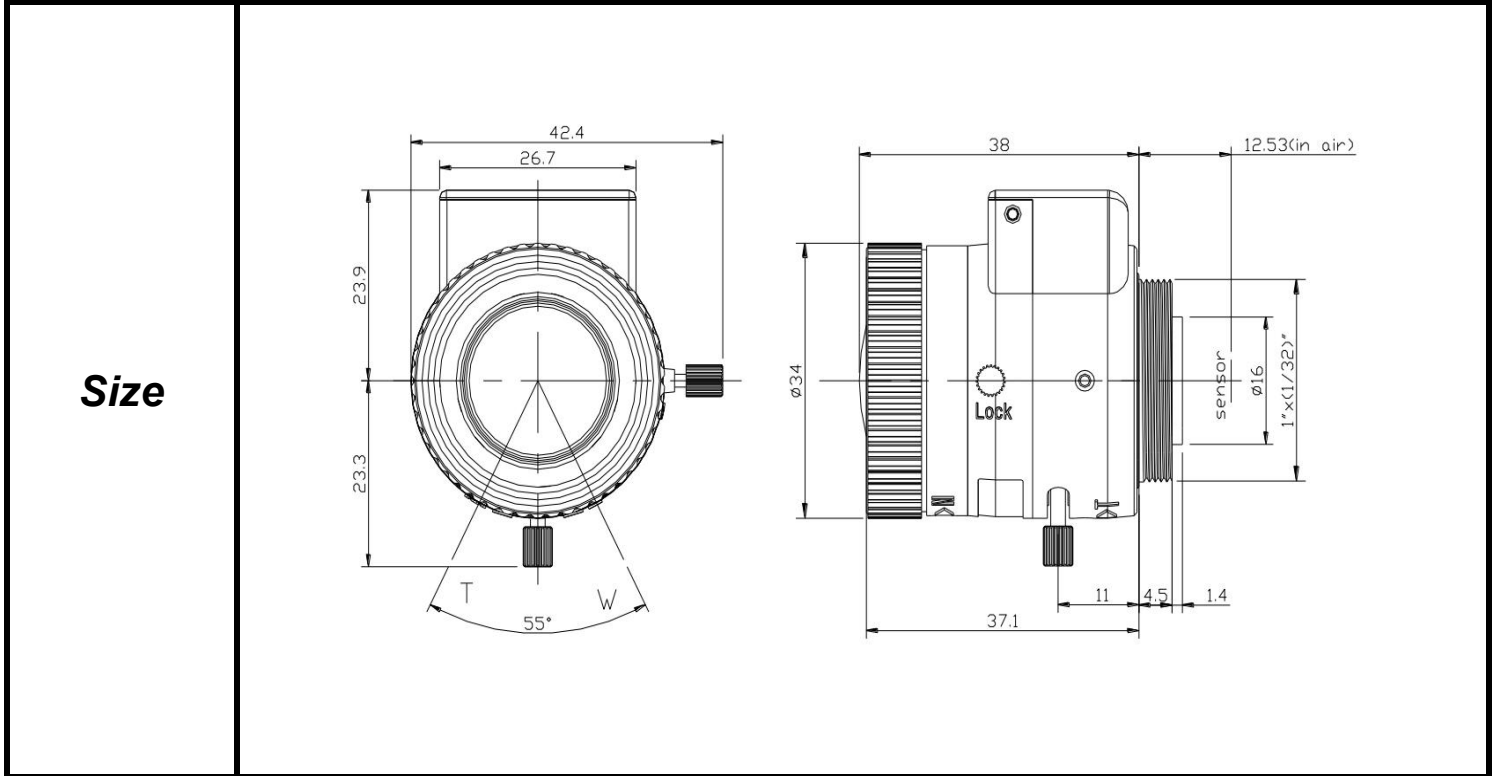

# SPECIFICATIONS

Parameter of Lens		Photo ( Just for Reference )
Name	6Mega pixel/IR	
Model No	SV03610GNBIRMP-6	
Focal-Length(mm)	3.6 ~ 10	
Aperture(D/f')	F1.5	
Mount	CS	
Format(inch)	1/1.8"	
Field of View(H-fov)	109° ~ 41°	
Mega pixel	6	
Weight(g)	46	
M.O.D(m)	0.3	
Operation	Focus	Manual
	Zoom	Manual
	Iris	DC-Iris

Tolerance	Dimension	0-10	10-30	30-100	Unit
	Tolerance		±0.10	±0.20	±0.30