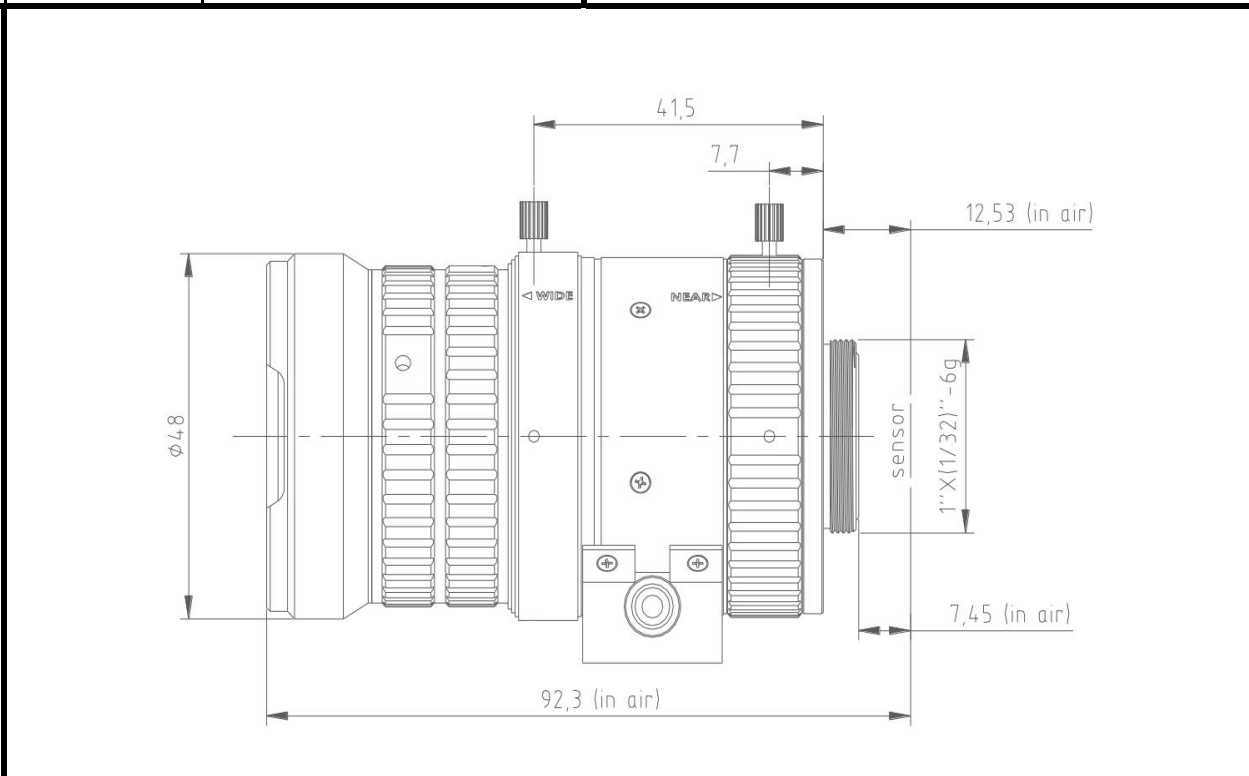

SPECIFICATIONS

Parameter of Lens		Photo (Just for Reference)
Name	3Mega pixel/IR	
Model No	SV1250GNBIRMP-3	
Focal-Length(mm)	12 ~ 50	
Aperture(D/f')	F1.5	
Mount	CS	
Format(inch)	1/1.8"	
Field of View(H-fov)	26° ~ 6.6°	
Mega pixel	3	
Weight(g)	155	
M.O.D(m)	0.3	
Operation	Focus	
	Zoom	Manual
	Iris	DC-Iris

Size

Tolerance	Dimension	0-10	10-30	30-100	Unit
	Tolerance		±0.10	±0.20	±0.30