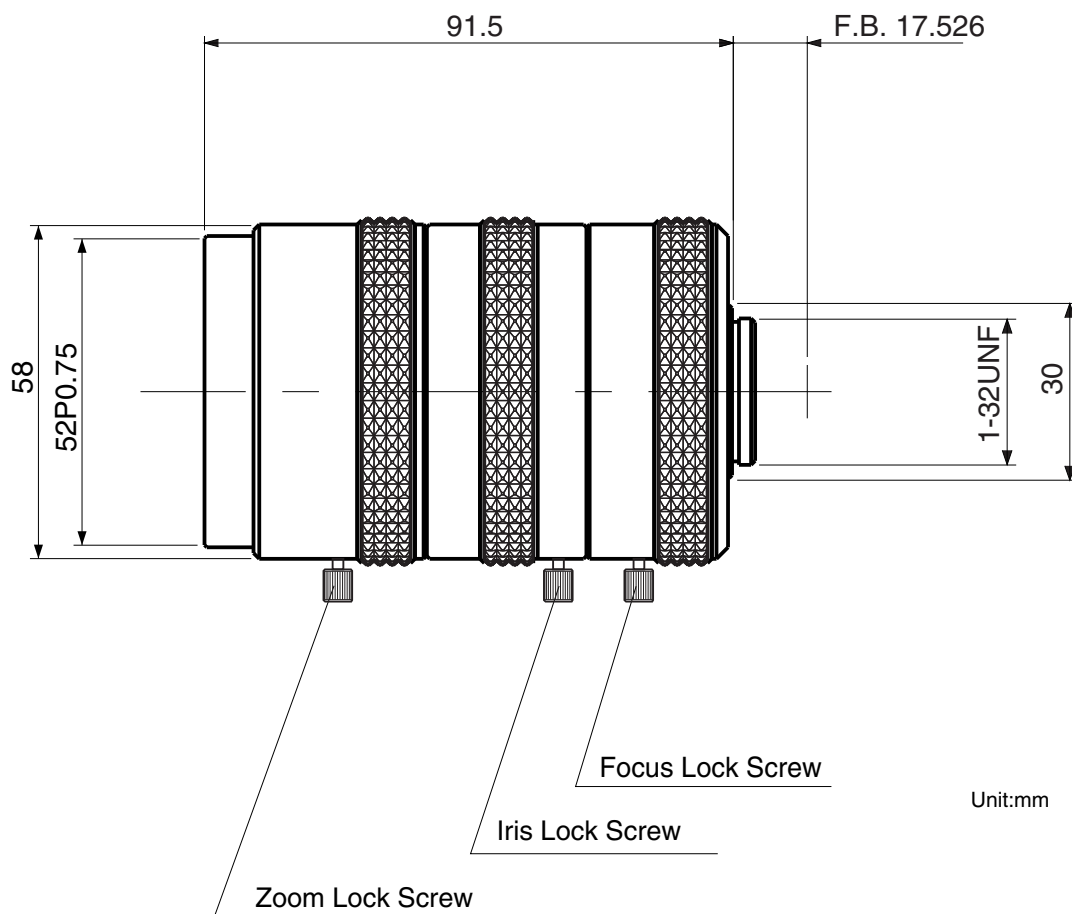

ALTAIR HD880M IR

【SPECIFICATIONS】 1.5Megapixel Day&Night Lens

Image Size : $\frac{1}{2}$ $\frac{1}{3}$

Focal Length :	8 ~ 80mm	Optical Back Focal Distance :	17.07 ~ 21.42mm (In Air)
Maximum Relative Aperture :	1:1.6	Flange Back :	17.526mm
Iris :	F1.6 ~ Close	Operation :	Focus : Manual Zoom : Manual Iris : Manual
Zoom Ratio :	10X	Operating Temperature :	-10 ~ +50
Angle of View :	46.6 × 34.3 deg. at 8mm 4.7 × 3.6 deg. at 80mm	Mount :	C-Mount (Adjustable Lens Position)
Image Size :	6.4 × 4.8mm (8mm)	Filter Size :	52mm P0.75
Minimum Object Distance :	0.1m at 8mm (From Front Vertex) 0.7m at 80mm (From Front Vertex)	Size, Weight :	58 × 91.5mm, Approx 400 g

【COMPOSITION】

- Lens 1
- Lens Cap 1
- Dust Cap 1

【DIMENSIONS】

Unit:mm