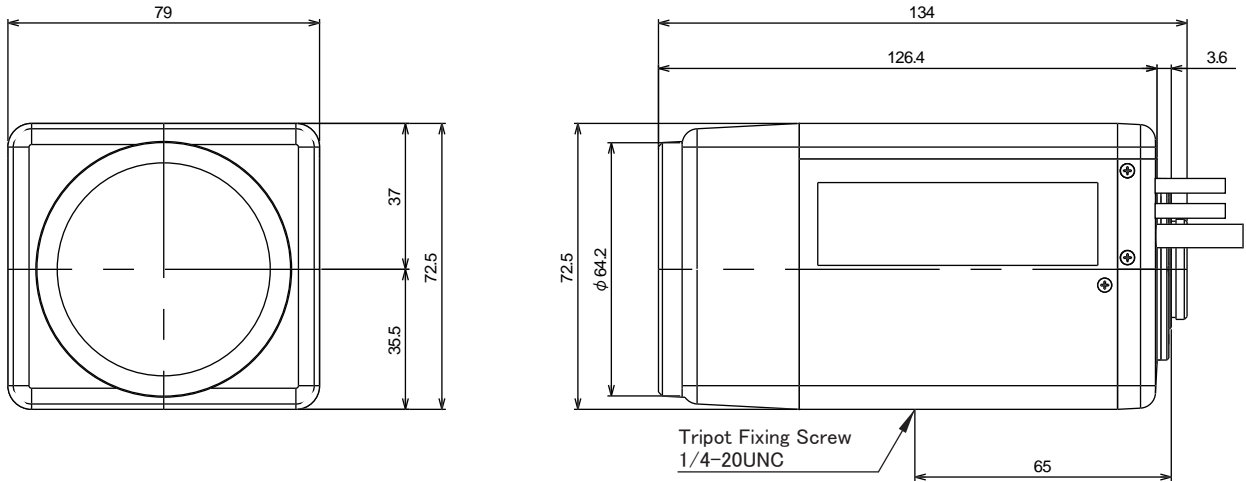

HZ8136RDC-MP2 PZF

【SPECIFICATIONS】 8" Megapixel Motorized Zoom Lens

Image Size: 1/2 1/3

FocalLength:	8~136mm
MaximumRelativeAperture:	1:1.6
Iris:	F1.6~360
Zoom Ratio:	17X
AngleField of View:	43.6× 334 deg. at 8mm 2.7× 2.2deg. at 136mm
ImageSize	6.4× 4.8mm (φ 8mm)
Minimum ObjectDistance	1.8m(From Front Vertex)
Optical BackFocalDistance	19.33mm (In Air)
FlangeBack	17.526mm

Operation:	Zoom:	Motorized(DC±6.4V, Max40mA) SpeedApprox. 4 sec.
	Focus	Motorized(DC±6.4V, Max40mA) SpeedApprox. 5 sec.
	Iris:	IG(Auto Close System) Close→Open: Less than 4.0V Open→Close: More than 0.1V
Operation Temperature		-10to +50°C
Mount:		C-Mount(Adjustable LensPosition)
Filter Size		58mm P0.75
Size		79× 72.5× 130mm
Weight:		Approx. 650g

【COMPOSITION】

- Lens1
- LensCap1
- DustCap1

4-ConductorConnector(Female) 1
(Any 4-conductor cable of external dia 6mm to be prepared separately)

【DIMENSION】

Unit:mm

【CIRCUITDIAGRAM】